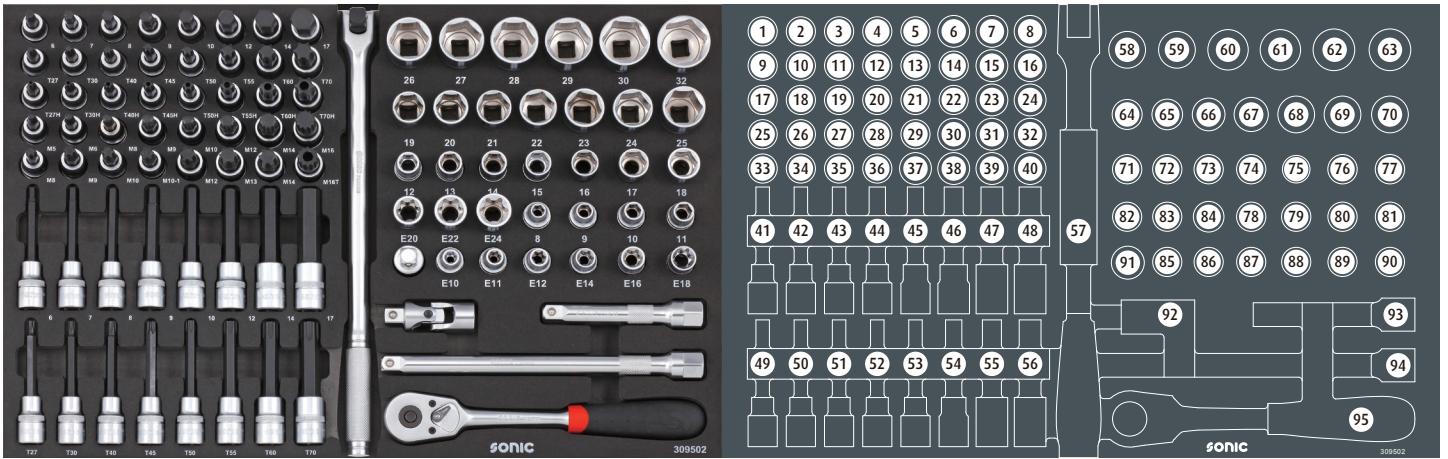

309502

	NO	Sonic NO	Size	Length	Q'ty
	1	83406206	6mm	62mm	
	2	83406207	7mm	62mm	
	3	83406208	8mm	62mm	
	4	83406209	9mm	62mm	
	5	83406210	10mm	62mm	
	6	83406212	12mm	62mm	
	7	83406214	14mm	62mm	
	8	83406217	17mm	62mm	
	9	83606227	T27	62mm	
	10	83606230	T30	62mm	
	11	83606240	T40	62mm	
	12	83606245	T45	62mm	
	13	83606250	T50	62mm	
	14	83606255	T55	62mm	
	15	83606260	T60	62mm	
	16	83606270	T70	62mm	
	17	83706227	T27H	62mm	
	18	83706230	T30H	62mm	
	19	83706240	T40H	62mm	
	20	83706245	T45H	62mm	
	21	83706250	T50H	62mm	
	22	83706255	T55H	62mm	
	23	83706260	T60H	62mm	
	24	83706270	T70H	62mm	
	25	83806205	M5	62mm	
	26	83806206	M6	62mm	
	27	83806208	M7	62mm	
	28	83806209	M9	62mm	
	29	83806210	M10	62mm	
	30	83806212	M12	62mm	
	31	83806214	M14	62mm	
	32	83806216	M16	62mm	
	33	83906208	M8	62mm	
	34	83906209	M9	62mm	
	35	83906210	M10	62mm	
	36	83906211	M10-1	62mm	
	37	83906212	M12	62mm	
	38	83906213	M13	62mm	
	39	83906214	M14	62mm	
	40	83806216T	M16T	62mm	

	NO	Sonic NO	Size	Length	Q'ty
	41	83410006	6mm	100mm	
	42	83410007	7mm	100mm	
	43	83410008	8mm	100mm	
	44	83410009	9mm	100mm	
	45	83410010	10mm	100mm	
	46	83410012	12mm	100mm	
	47	83410014	14mm	100mm	
	48	83410017	17mm	100mm	
	49	83610027	T27	100mm	
	50	83610030	T30	100mm	
	51	83610040	T40	100mm	
	52	83610045	T45	100mm	
	53	83610050	T50	100mm	
	54	83610055	T55	100mm	
	55	83610060	T60	100mm	
	56	83610070	T70	100mm	
	57	7233380	1/2"	380mm	
	58	23526	26mm	42mm	
	59	23527	27mm	42mm	
	60	23528	28mm	43mm	
	61	23529	29mm	43mm	
	62	23530	30mm	43mm	
	63	23532	32mm	43mm	
	64	23519	19mm	38mm	
	65	23520	20mm	38mm	
	66	23521	21mm	38mm	
	67	23522	22mm	38mm	
	68	23523	23mm	38mm	
	69	23524	24mm	38mm	
	70	23525	25mm	42mm	
	71	23512	12mm	38mm	
	72	23513	13mm	38mm	
73	23514	14mm	38mm		
74	23515	15mm	38mm		
75	23516	16mm	38mm		
76	23517	17mm	38mm		
77	23518	18mm	38mm		
78	23508	8mm	38mm		
79	23509	9mm	38mm		
80	23510	10mm	38mm		
81	23511	11mm	38mm